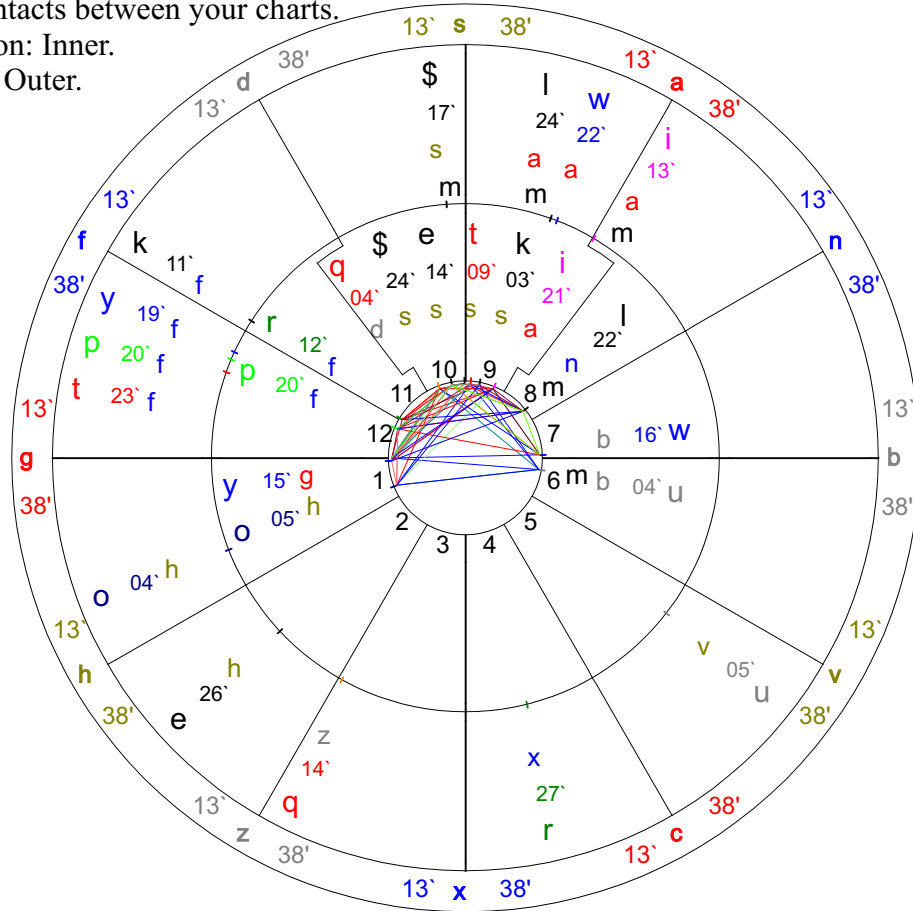

Synastry contacts between your charts.

Peggy Watson: Inner.

Joe Watson: Outer.

Joe Watson: Inner.

Peggy Watson: Outer.

Peggy Watson's Planets in Joe Watson's houses.

Joe Watson's Planets in Peggy Watson's houses.